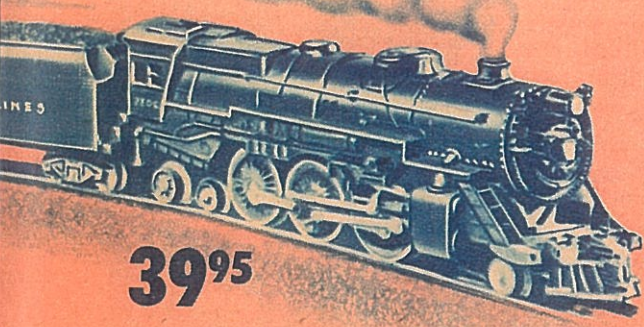

39⁹⁵

NO. 1469WS FREIGHT WITH SMOKE AND WHISTLE

Here's a wonderful set about 57" long with animated box car. "027" gauge freight. Consists of No. 2035 Locomotive and Tender, No. 6456 Operating Dump Car, No. 6465 Oil Car, No. 6462 Gondola Car, No. 6257 Caboose, No. 1033 Transformer, No. 6019 Remote Control Track Set, 8 sections Curved Track, 3 sections Straight Track, Lockon, Lubricant, Track Clips, and Instruction Booklet.