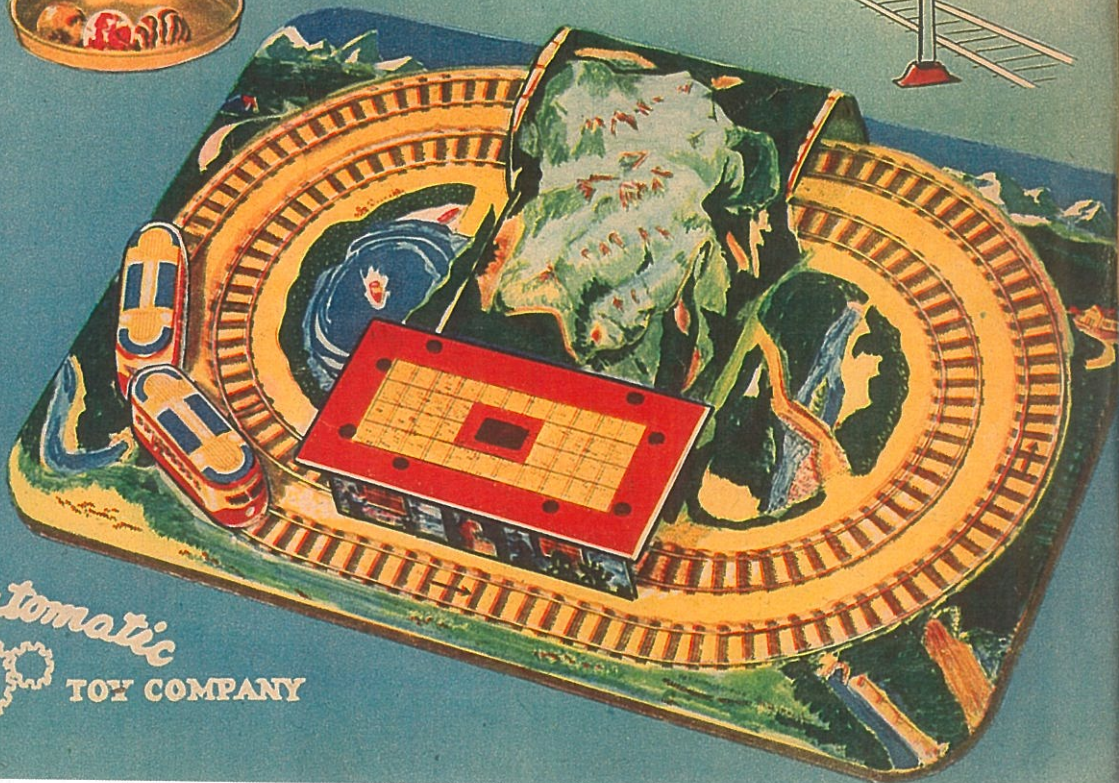

2⁹⁵

Automatic
TOY COMPANY