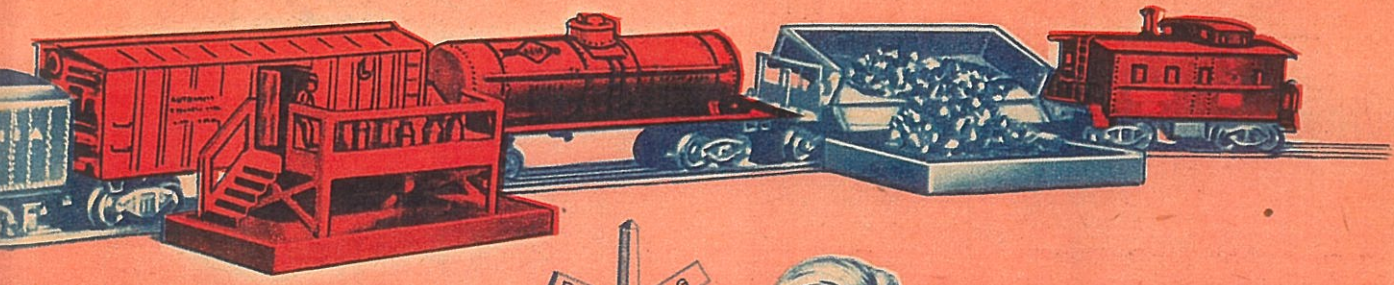

NO. 13WS FREIGHT

Set with powerful steam turbine loco. Consists of No. 681 Locomotive and Tender, No. 6555 Oil Car, No. 3469X Operating Dump Car, No. 6457 Illuminated Caboose, 8 sections Curved Track, 7 sections Straight Track, Lockon, Lubricant, Track Clips, and Instruction Booklet.