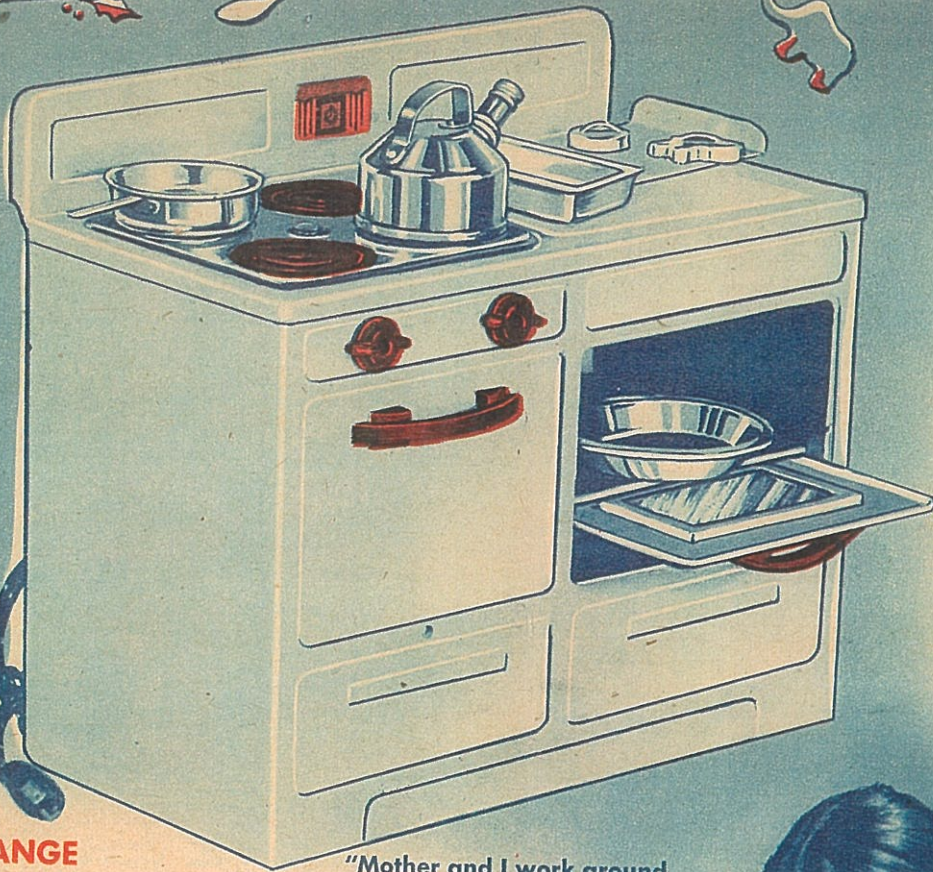

Get me a LIONEL, Pop — it's the only real scale detailed train with features no other trains have — NOT EVEN REAL TRAINS!

*Work  
is  
Fun!*

**5<sup>95</sup>**

U. L.  
APPROVED

**ELECTRIC RANGE**

Have a tea party and no need to bother Mommy. You can make all you need on your own wonderful real electric range. Seven utensils, tea kettle, cook book included to help you turn out goodies. By Metal Ware Corp. Ask for 27BR1.