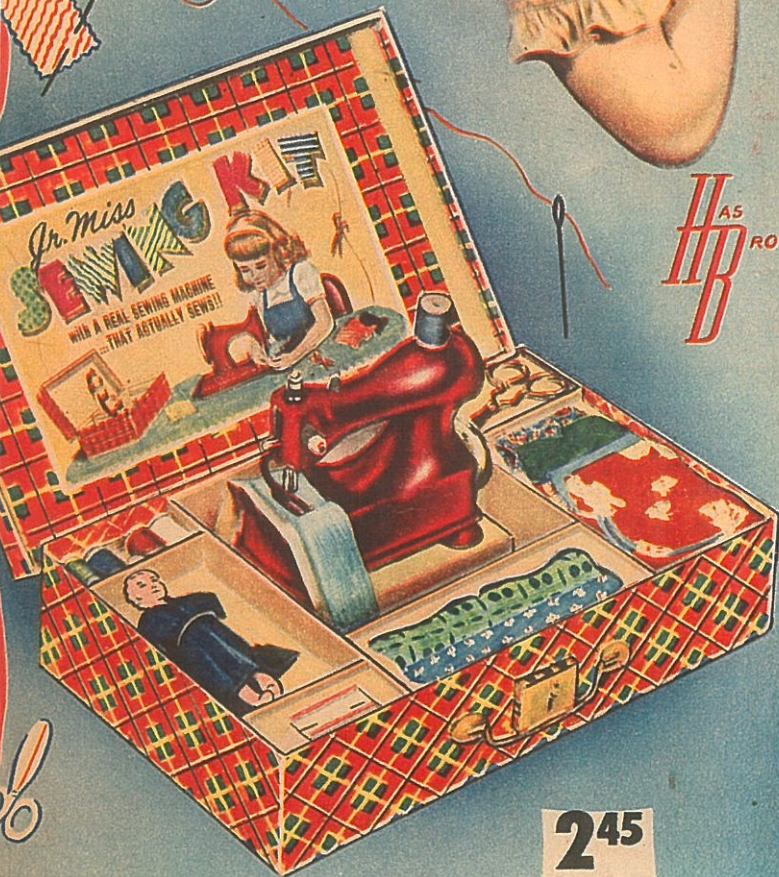

With an iron just like Mother's—in your size, of course—you can keep your dolly's clothes always fresh and neat. By Metal Ware Corp. Ask for 27BR3.

**IRONING BOARD**

Just like Mother's! This grand little ironing board is all steel with bright red finish. Double lock insures rigidity and it folds flat for handy storing. 22 inches high with 26 inch top. By Barry Toy-craft Co. Ask for 27BR2.

**1<sup>95</sup>**

*by* BARRY TOYCRAFT

Mary likes to pretend she is a "grown-up" like her big sister. She can be too, with her very own cosmetic kit!

**95<sup>c</sup>**

**JUNIOR MISS COSMETIC KIT**

Be a traveling beautician with this attractive kit chockfull of all necessary cosmetic items. Every little girl will love this grown-up toy. By Hassenfeld Bros., Inc. Ask for 28BR1.