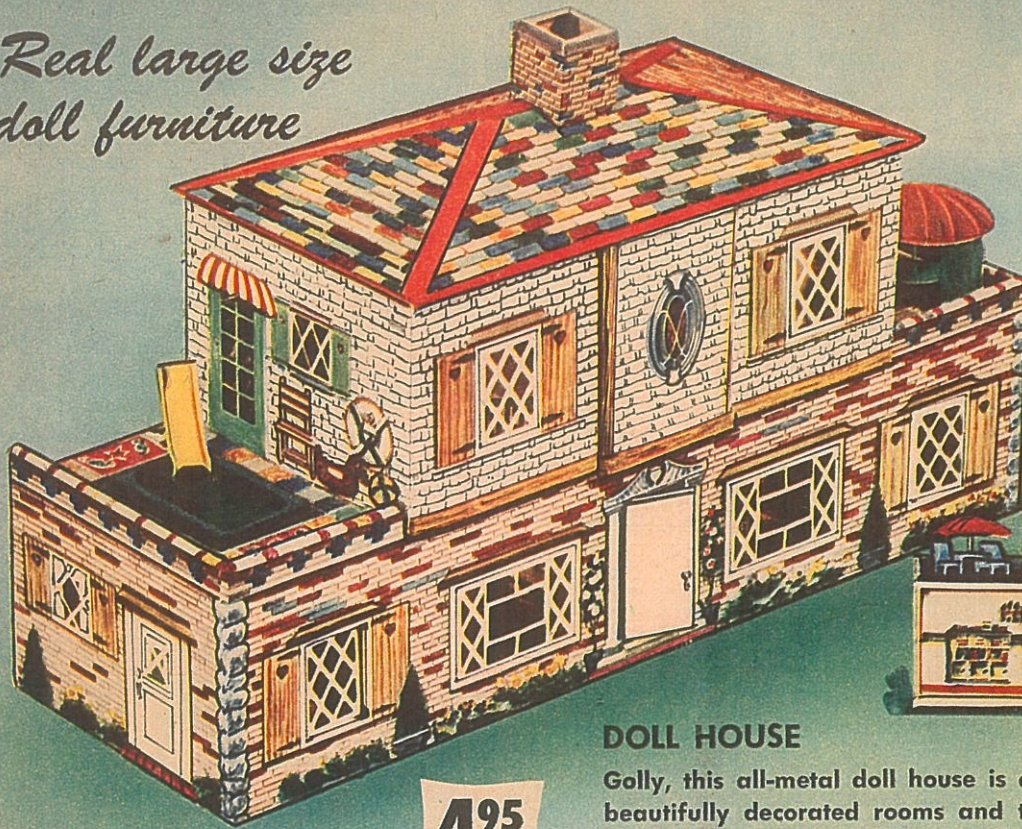

Real large size
doll furniture

Come
Play house

DOLL HOUSE

Golly, this all-metal doll house is a dream with seven, beautifully decorated rooms and two outside terraces. Comes complete with 27 pieces of plastic furniture. There's even a swimming pool! By T. Cohn, Inc. Ask for 30BR1.

4⁹⁵

PERMA-BROOMETTE

You know how Mommy loves to use her colorful Perma-broom. Now you can have your very own, made just to your size! Wonderful Electrene bristles pick up dirt like magic! By Modglin Co. Ask for 30BR2

98^c