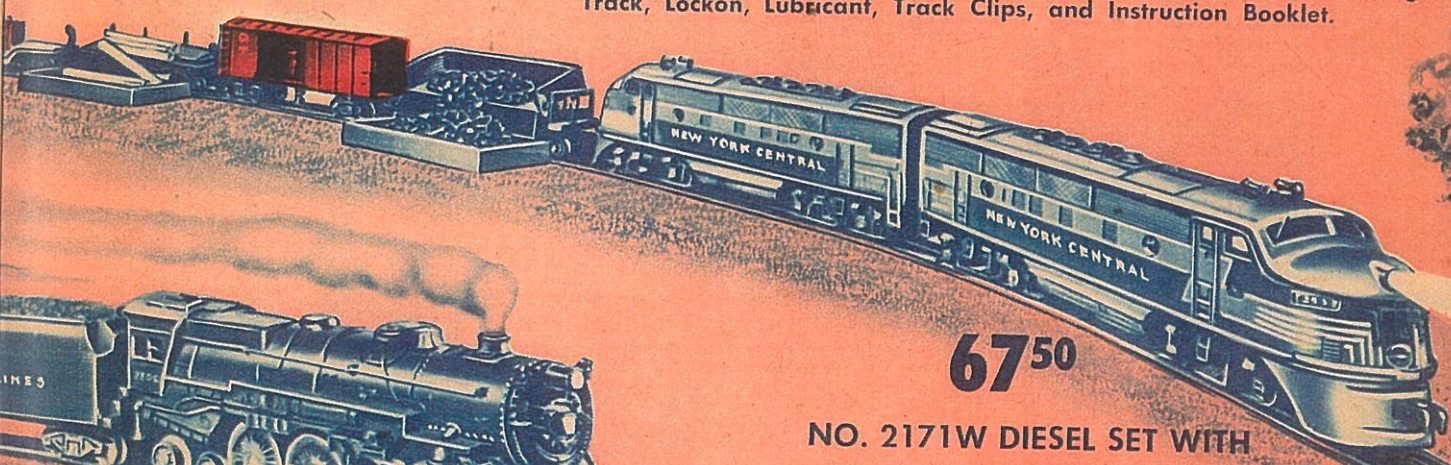

## NO. 2161W DIESEL SET WITH OPERATING CARS

Santa Fe Twin Diesel set. "0" gauge, 5 car freight. About 71" long with two powerful worm drive motors. Consists of No. 2343P Santa Fe Two Diesel, No. 3469X Operating Dump Car and Unloading Bin, No. 3464 Animated Box Car, No. 3461X Operating Lumber Car and Unloading Bin, No. 6520 Searchlight Car, No. 6457 Illuminated Caboose, 2 UCS Remote Control Track Sets, 8 sections Curved Track, 6 sections Straight Track, Lockon, Lubricant, Track Clips, and Instruction Booklet.