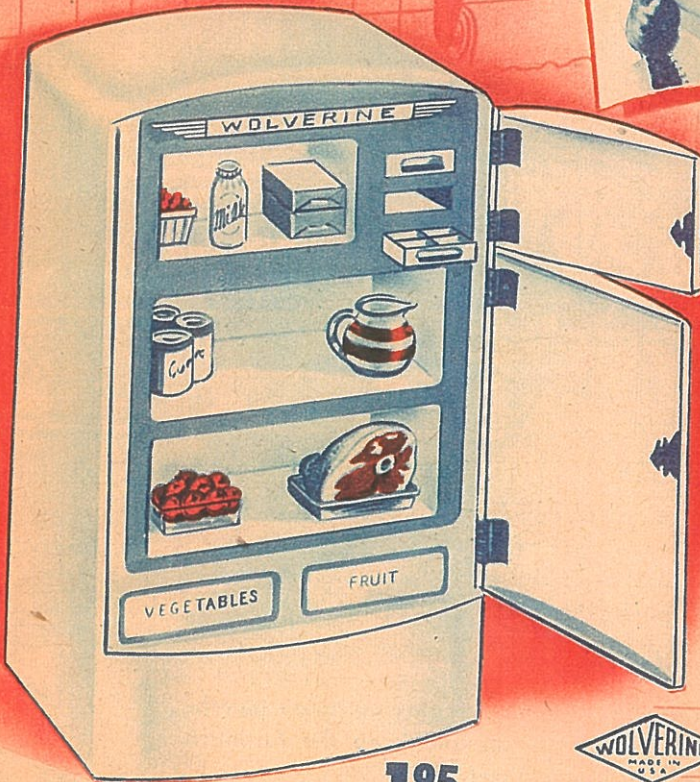

195

REFRIGERATOR

This perfect miniature of a modern refrigerator even has its own freezer compartment with special separate door. Two plastic ice-cube trays, tiny packages of well-known products and colorful food cut-outs are included. 13½ inches high. By Wolverine Supply & Mfg. Co. Ask for 29BR1.