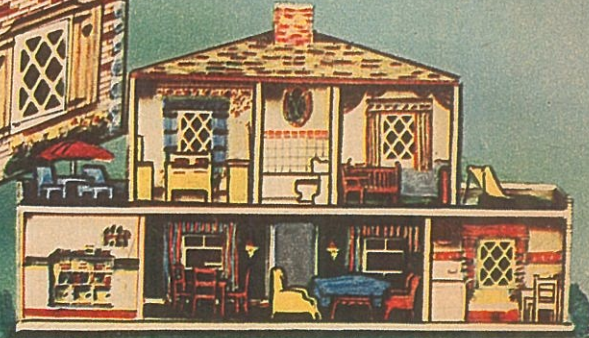

Real large size
doll furniture

Come
Play house

DOLL HOUSE

Golly, this all-metal doll house is a dream with seven, beautifully decorated rooms and two outside terraces. Comes complete with 27 pieces of plastic furniture. There's even a swimming pool! By T. Cohn, Inc. Ask for 30BR1.

4⁹⁵

PERMA-BROOMETTE

You know how Mommy loves to use her colorful Perma-broom. Now you can have your very own, made just to your size! Wonderful Electrene bristles pick up dirt like magic! By Modglin Co. Ask for 30BR2

98^c