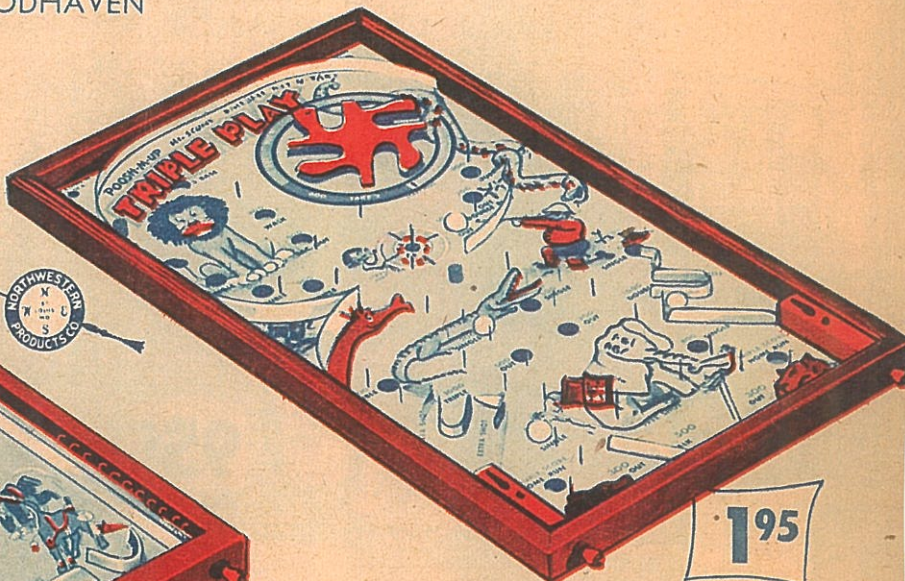

1⁹⁵

TRIPLE PLAY POOSH-M-UP

Triple Play Poosh-M-Up means triple fun for you! Play Baseball, Put-N-Take or Bagatelle and thrill to the excitement of unlimited free plays. By Northwestern Products Co. Ask for 33BR2

**HOP-A-LONG CASSIDY
SHOOTING GALLERY**

Help Hoppie shoot the bandits — they've just robbed the stage coach and they've got to be stopped. Merely pull the lever and the ball shoots at the moving bandits — if you hit one of them, he'll fall down! By Automatic Toy Company. Ask for 33BR4.

Automatic